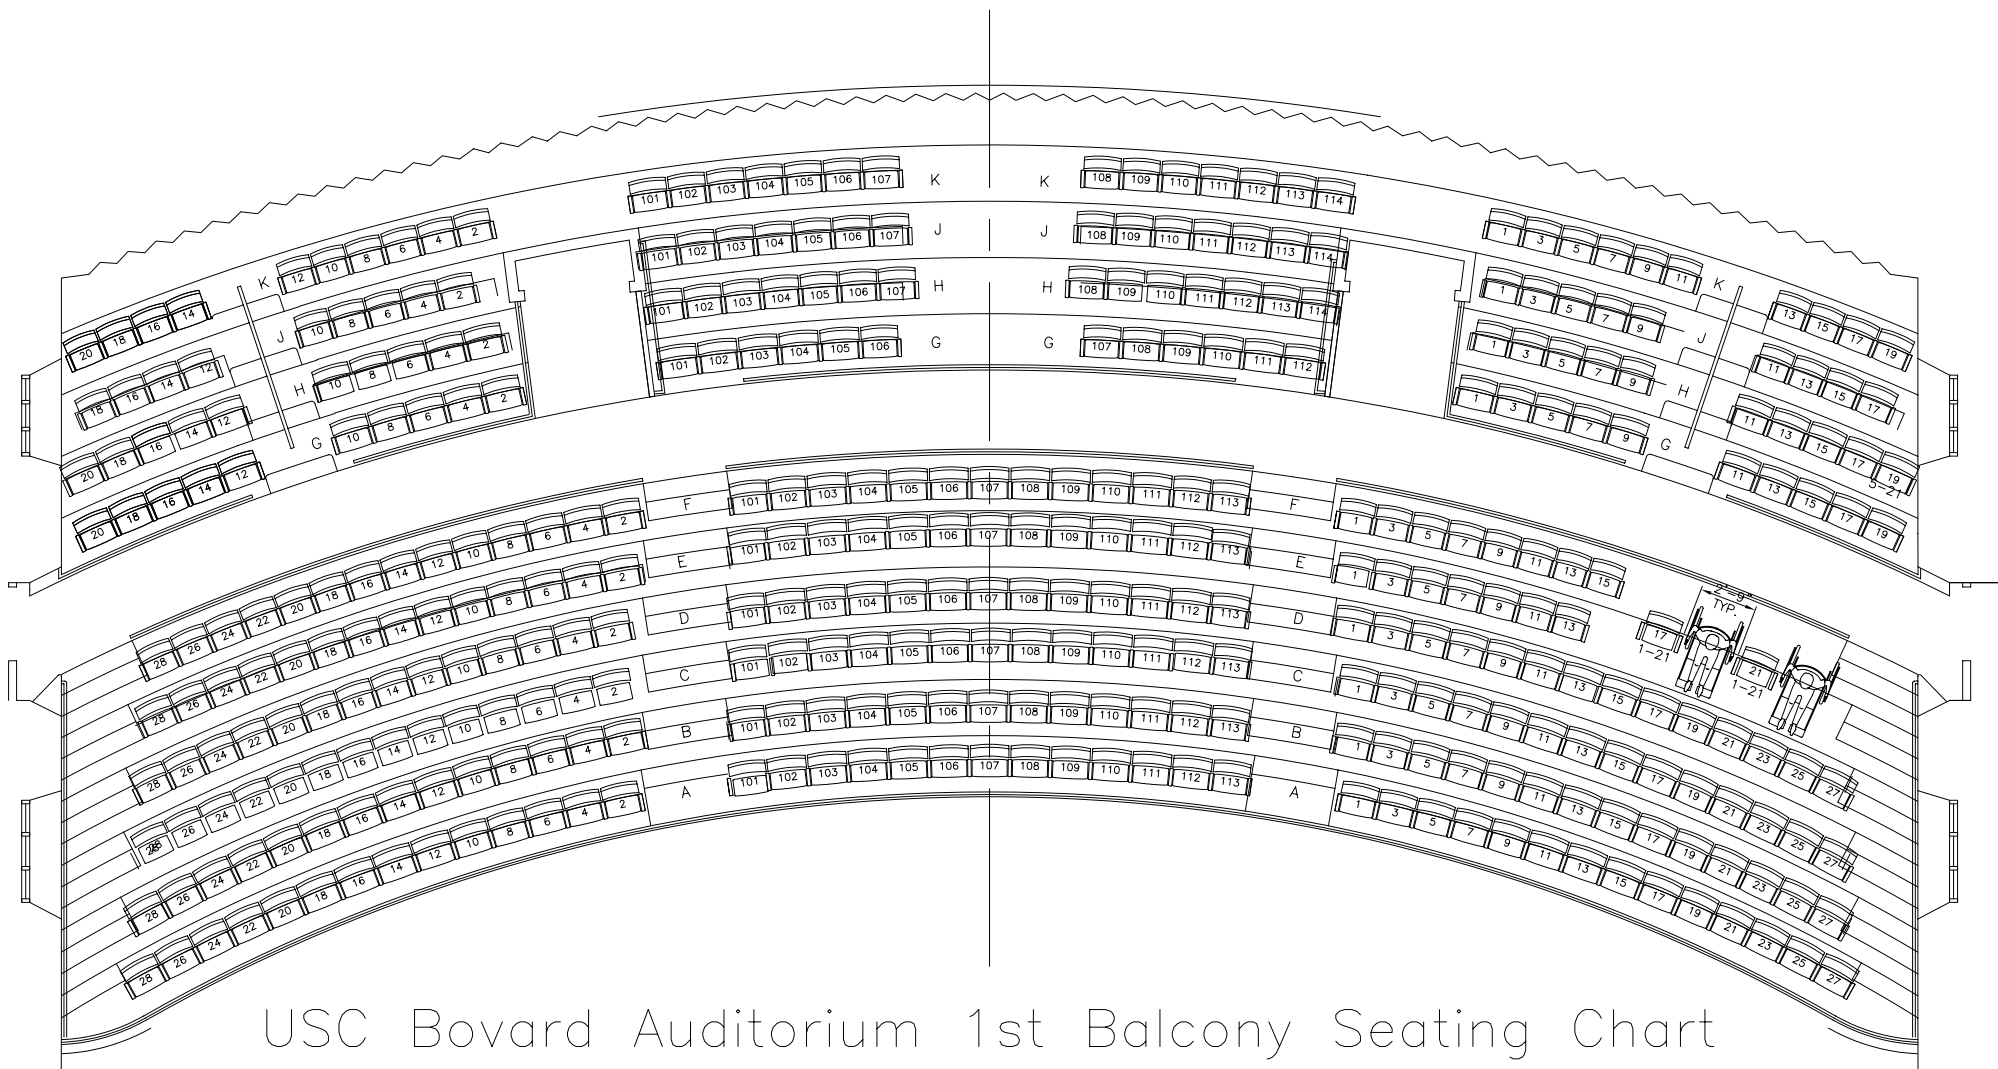

USC
 Bovard
 Auditorium
 Orch
 Level
 Seating
 FULL
 STAGE
 CONFIGURATION
 Capacity—502

The following seats are "House Seats" and
 may not be sold under any circumstance:
 Orchestra Level
 Row H 1, 2, 3, 4, 5, 6, 7, 8
 Row S 110, 109, 108, 107

USC Bovard Auditorium 1st Balcony Seating Chart
 FULL STAGE CONFIGURATION — Capacity — 365

USC Bovard Auditorium
 2nd Balcony Seating Chart
 FULL STAGE SEATING CONFIGURATION — Capacity — 368
 Obstructed View of First 6 Feet of Stage after Row B

SECOND BALCONY
CHAIR SUMMARY

4	-	20"	CHAIRS
58	-	21"	"
208	-	22"	"
98	-	23"	"
<hr/>			
368	-	TOTAL CHAIRS	

16' BACK PITCH