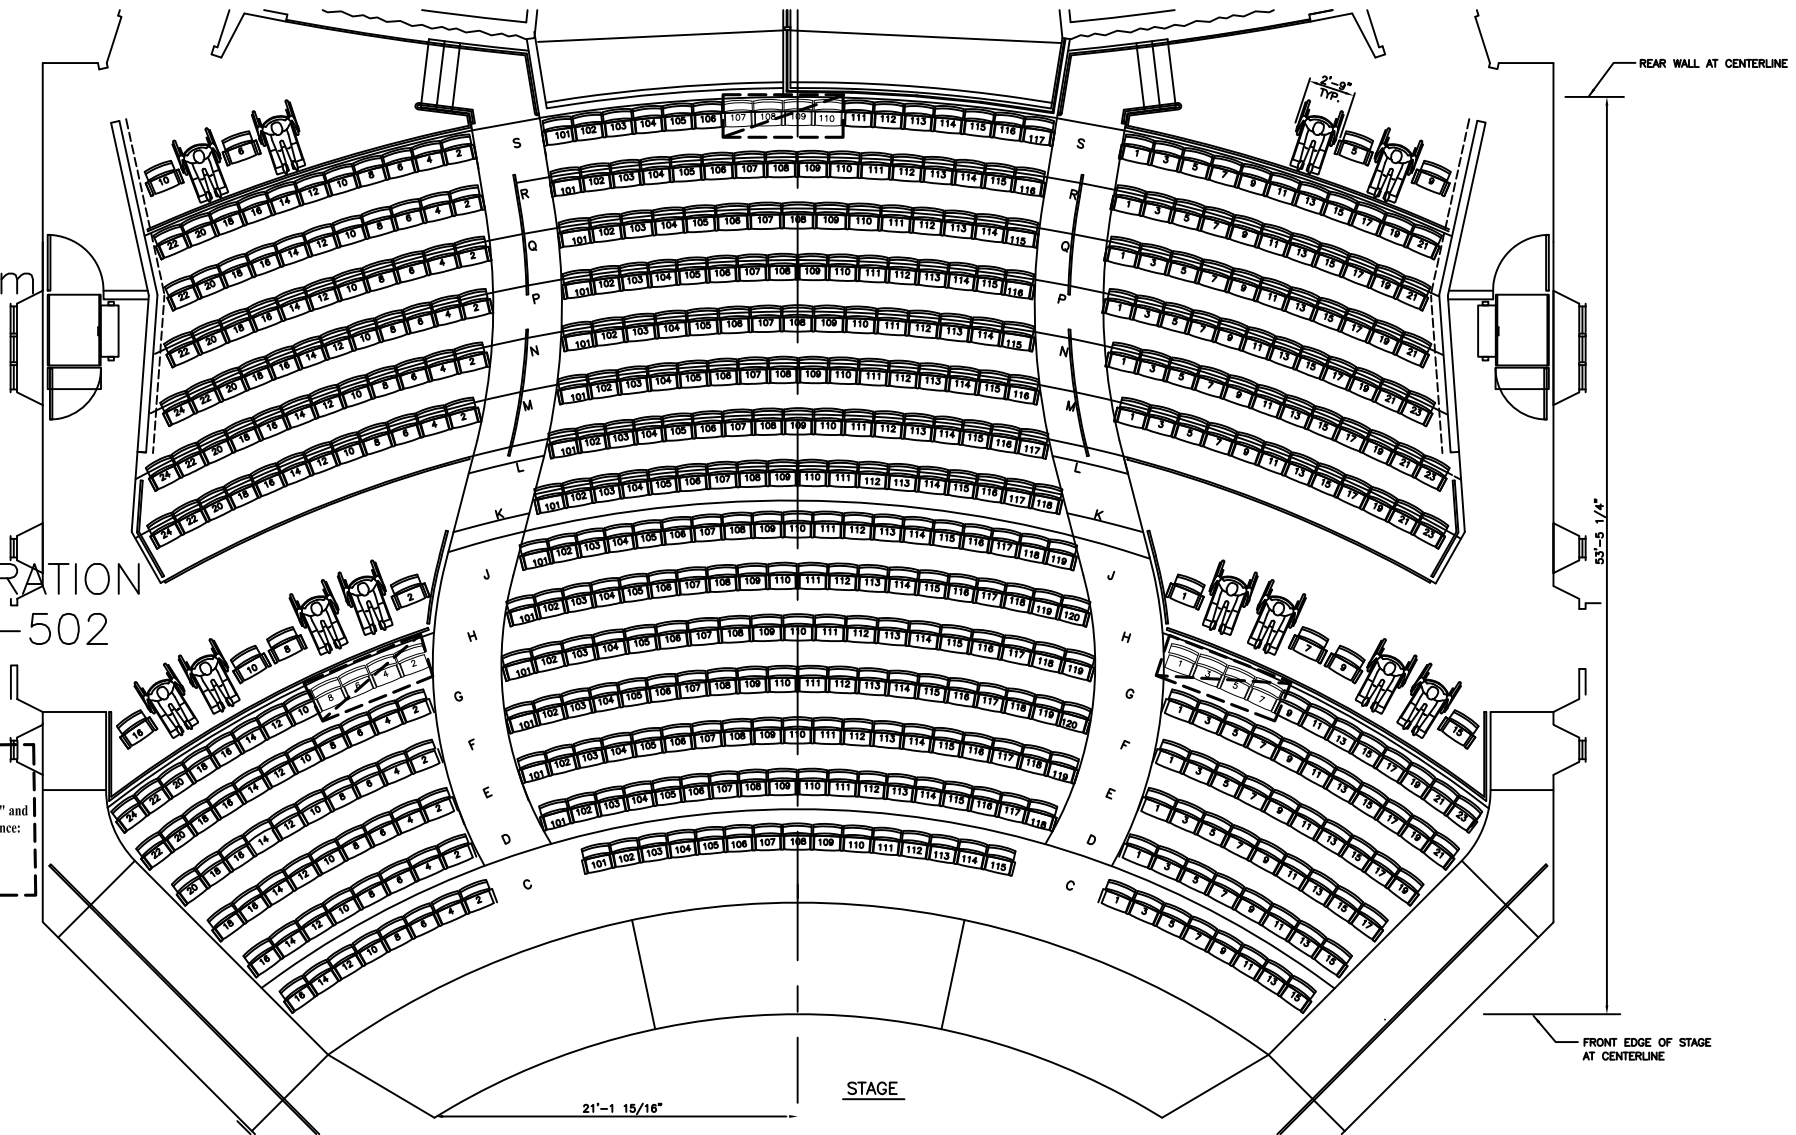

USC
 Bovard
 Auditorium
 Orch
 Level
 Seating
 FULL
 STAGE
 CONFIGURATION
 Capacity—502

The following seats are "House Seats" and
 may not be sold under any circumstance:
 Orchestra Level
 Row H 1, 2, 3, 4, 5, 6, 7, 8
 Row S 110, 109, 108, 107

USC Bovard Auditorium 1st Balcony Seating Chart
 FULL STAGE CONFIGURATION — Capacity — 365

USC Bovard Auditorium
 2nd Balcony Seating Chart
 FULL STAGE SEATING CONFIGURATION — Capacity — 368
 Obstructed View of First 6 Feet of Stage after Row B

SECOND BALCONY
CHAIR SUMMARY

4	-	20"	CHAIRS
58	-	21"	"
208	-	22"	"
98	-	23"	"
<hr/>			
368	-	TOTAL CHAIRS	

16' BACK PITCH