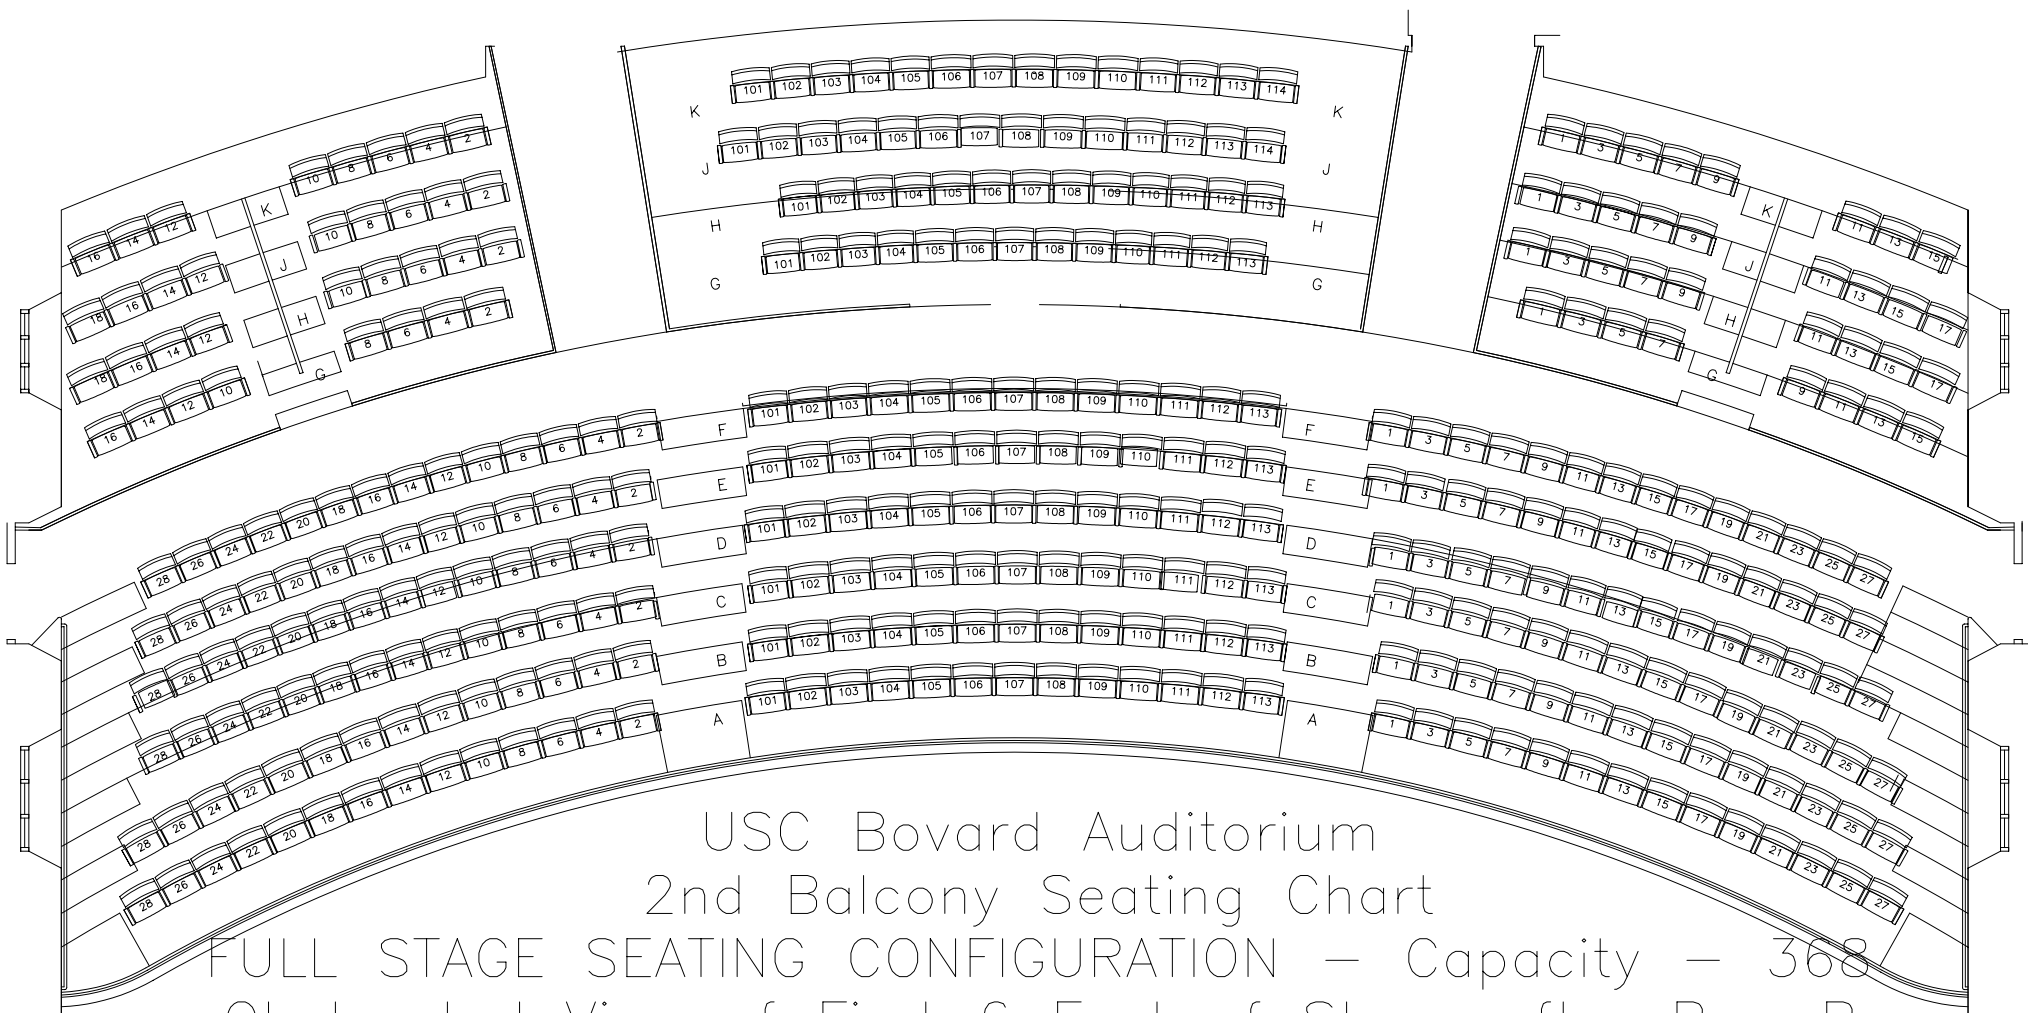

USC
 Bovard
 Auditorium
 Orch
 Level
 Seating
 FULL
 STAGE
 CONFIGURATION
 Capacity—502

The following seats are "House Seats" and
 may not be sold under any circumstance:
 Orchestra Level
 Row H 1, 2, 3, 4, 5, 6, 7, 8
 Row S 110, 109, 108, 107

USC Bovard Auditorium 1st Balcony Seating Chart
 FULL STAGE CONFIGURATION — Capacity — 365

USC Bovard Auditorium
 2nd Balcony Seating Chart
 FULL STAGE SEATING CONFIGURATION — Capacity — 368
 Obstructed View of First 6 Feet of Stage after Row B

SECOND BALCONY
CHAIR SUMMARY

4	-	20"	CHAIRS
58	-	21"	"
208	-	22"	"
98	-	23"	"
<hr/>			
368	-	TOTAL CHAIRS	

16' BACK PITCH